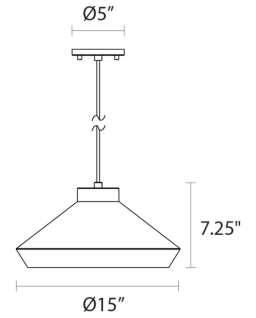

Type #:

Dimensions

Height:	7.25"
Diameter:	15"
Canopy/Backplate/Base:	5"
Hanging Details:	10' Adj. Black Silk Cord

Electrical Specs

Bulb 1 Type:	Medium Base
Bulb Quantity:	1
Input Voltage:	120VAC
Wattage:	9
Initial Lumens:	850
Delivered Lumens:	920
Color Temperature:	3000K
CRI:	80
Base Type:	GU24

Installation

Installation:	Licensed electrician required
Sloped Ceiling Compatible?:	Compatible

Shipping

Carton 1 L x W x H:	19" X 19" X 10"
Carton 1 Gross Weight:	5 LBS

Shade

Shade 1 Material:	Aluminum
-------------------	----------