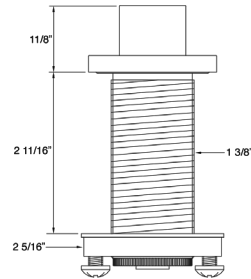

Ideal Deck Switch

IDS 1 PSS

IDS 1 MSS

IDS 1 GSS

IDS 1 BSS

IDS 1 YSS

IDS 1 RSS

Specifications

Air-activated button
Above the deck design for easy operation
Convenient alternative to a wall switch
Isolated from the electrical connections
Includes two outlet control box and tubing for disposal
and a hot tank 120v 15amp 1hp
Maximum counter thickness 2 11/16"
Minimum install hole diameter 1 3/8"

Construction

Solid 316L machined stainless steel construction
Available in Polished, Matte, PVD Gun Metal Gray™, PVD Satin Black, PVD Brushed Gold, PVD Rose Gold
Indoor & outdoor
Limited Lifetime Warranty
Made in Italy

Codes/Standards

UL
CSA Enclosure Type 2
ADA Compliant