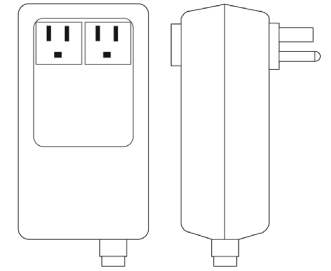

Ideal Deck Switch

IDS 1 PSS

IDS 1 MSS

IDS 1 GSS

IDS 1 BSS

IDS 1 YSS

IDS 1 RSS

Specifications

Air-activated button
Above the deck design for easy operation
Convenient alternative to a wall switch
Isolated from the electrical connections
Includes two outlet control box and tubing for disposal
and a hot tank 120v 15amp 1hp
Maximum counter thickness 2 11/16"
Minimum install hole diameter 1 3/8"

Construction

Solid 316L machined stainless steel construction
Available in Polished, Matte, PVD Gun Metal Gray™, PVD Satin Black, PVD Brushed Gold, PVD Rose Gold
Indoor & outdoor
Limited Lifetime Warranty
Made in Italy

Codes/Standards

UL
CSA Enclosure Type 2
ADA Compliant