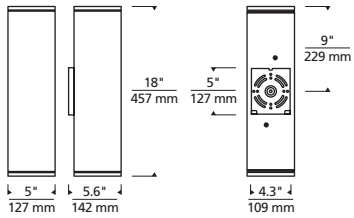

TEGEL 18 shown in bronze

TEGEL 18 shown in charcoal

TEGEL 18 shown in gray

* Visit techlighting.com for specific warranty limitations and details.

ORDERING INFORMATION

700OWTEG	CRI/CCT	LENGTH	BEAM SPREAD*	LENS	FINISH	FUNCTION	VOLTAGE	OPTIONS
827	80 CRI, 2700K	18 18"	N 10° NARROW	C CLEAR	B BLACK	DO DOWNLIGHT ONLY	UNV 120V-277V	NONE
830	80 CRI, 3000K		W 36° WIDE		Z BRONZE	UD UPLIGHT/DOWNLIGHT		PC BUTTON PHOTOCONTROL
840	80 CRI, 4000K		NN 10° UP AND DOWN		H CHARCOAL			SP SURGE PROTECTION
			WW 36° UP AND DOWN		Y GRAY			PCSP BUTTON PHOTOCONTROL & SURGE PROTECTION
			NW 10° AND 36°					

*N, W = DOWNLIGHT ONLY (DO); NN, WW, NW = UP AND DOWNLIGHT ONLY (UD)

TEGEL 18 WALL SCENCE

Tegel 18

PHOTOMETRICS*

*For latest photometrics, please visit www.techlighting.com/OUTDOOR

TEGEL 18 UP/DOWN

Total Lumen Output: 2419
 Total Power: 29.9
 Luminaire Efficacy: 80.6
 Color Temp: 3000K
 CRI: 80+
 BUG Rating: B1-U5-G0