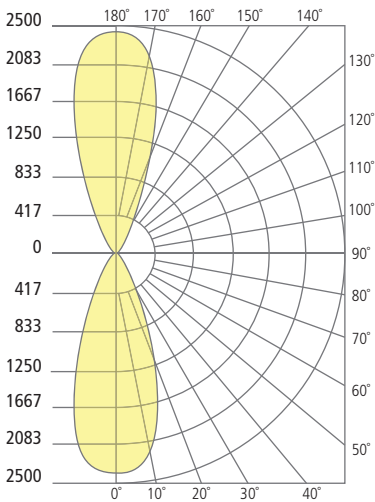

TEGEL 18 shown in bronze

TEGEL 18 shown in charcoal

TEGEL 18 shown in gray

* Visit techlighting.com for specific warranty limitations and details.

ORDERING INFORMATION

700OWTEG	CRI/CCT	LENGTH	BEAM SPREAD*	LENS	FINISH	FUNCTION	VOLTAGE	OPTIONS
827	80 CRI, 2700K	18 18"	N 10° NARROW	C CLEAR	B BLACK	DO DOWNLIGHT ONLY	UNV 120V-277V	NONE
830	80 CRI, 3000K		W 36° WIDE		Z BRONZE	UD UPLIGHT/DOWNLIGHT		PC BUTTON PHOTOCONTROL
840	80 CRI, 4000K		NN 10° UP AND DOWN		H CHARCOAL			SP SURGE PROTECTION
			WW 36° UP AND DOWN		Y GRAY			PCSP BUTTON PHOTOCONTROL & SURGE PROTECTION
			NW 10° AND 36°					

*N, W = DOWNLIGHT ONLY (DO); NN, WW, NW = UP AND DOWNLIGHT ONLY (UD)

TEGEL 18 WALL SCENCE

Tegel 18

PHOTOMETRICS*

*For latest photometrics, please visit www.techlighting.com/OUTDOOR

TEGEL 18 UP/DOWN

Total Lumen Output: 2419
 Total Power: 29.9
 Luminaire Efficacy: 80.6
 Color Temp: 3000K
 CRI: 80+
 BUG Rating: B1-U5-G0

TEGEL 18 DOWN

Total Lumen Output: 1212
 Total Power: 15.6
 Luminaire Efficacy: 77.7
 Color Temp: 3000K
 CRI: 80+
 BUG Rating: B1-U0-G0

Up-downlight

Downlight

PROJECT INFO

FIXTURE TYPE & QUANTITY

JOB NAME & INFO