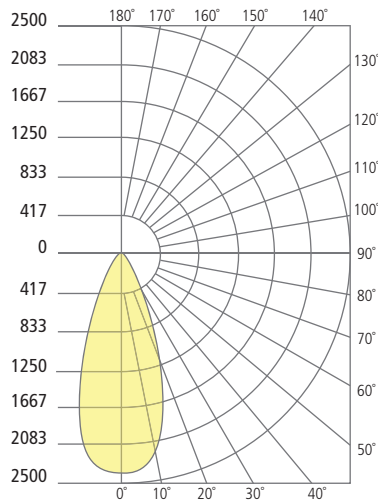

TEGEL 18 shown in bronze

TEGEL 18 shown in charcoal

TEGEL 18 shown in gray

* Visit techlighting.com for specific warranty limitations and details.

ORDERING INFORMATION

700OWTEG	CRI/CCT	LENGTH	BEAM SPREAD*	LENS	FINISH	FUNCTION	VOLTAGE	OPTIONS
827	80 CRI, 2700K	18 18"	N 10° NARROW	C CLEAR	B BLACK	DO DOWNLIGHT ONLY	UNV 120V-277V	NONE
830	80 CRI, 3000K		W 36° WIDE		Z BRONZE	UD UPLIGHT/DOWNLIGHT		PC BUTTON PHOTOCONTROL
840	80 CRI, 4000K		NN 10° UP AND DOWN		H CHARCOAL			SP SURGE PROTECTION
			WW 36° UP AND DOWN		Y GRAY			PCSP BUTTON PHOTOCONTROL & SURGE PROTECTION
			NW 10° AND 36°					

*N, W = DOWNLIGHT ONLY (DO); NN, WW, NW = UP AND DOWNLIGHT ONLY (UD)

TEGEL 18 WALL SCENCE

Tegel 18

PHOTOMETRICS*

*For latest photometrics, please visit www.techlighting.com/OUTDOOR

TEGEL 18 UP/DOWN

Total Lumen Output: 2419
 Total Power: 29.9
 Luminaire Efficacy: 80.6
 Color Temp: 3000K
 CRI: 80+
 BUG Rating: B1-U5-G0

TEGEL 18 DOWN

Total Lumen Output: 1212
 Total Power: 15.6
 Luminaire Efficacy: 77.7
 Color Temp: 3000K
 CRI: 80+
 BUG Rating: B1-U0-G0

Up-downlight

Downlight

PROJECT INFO

FIXTURE TYPE & QUANTITY

JOB NAME & INFO