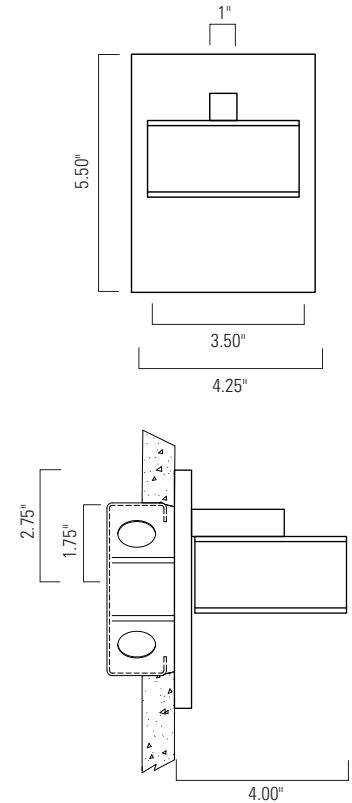

Timbale Small Sconce - 1125 Brushed Aluminum (BA) Acrylic (AC)

Top View

*WET LOCATION - OUTDOOR RATED

LED- ADA

UL/ETL Listed

Product Name / Model / Dimensions			Finish Options	Glass	Lamping Options
Timbale Small - 1125			Standard Brushed Aluminum (BA)	Standard Acrylic (AC)	Standard LED (LED) 950lm 3000K CCT 80 CRI 10 Watts; 120v Non dimmable
Height	Width	Projection			
5.5"	4.25"	4"			
*WET LOCATION - OUTDOOR RATED					

7_2018

Timbale Large
1126-BA-AC