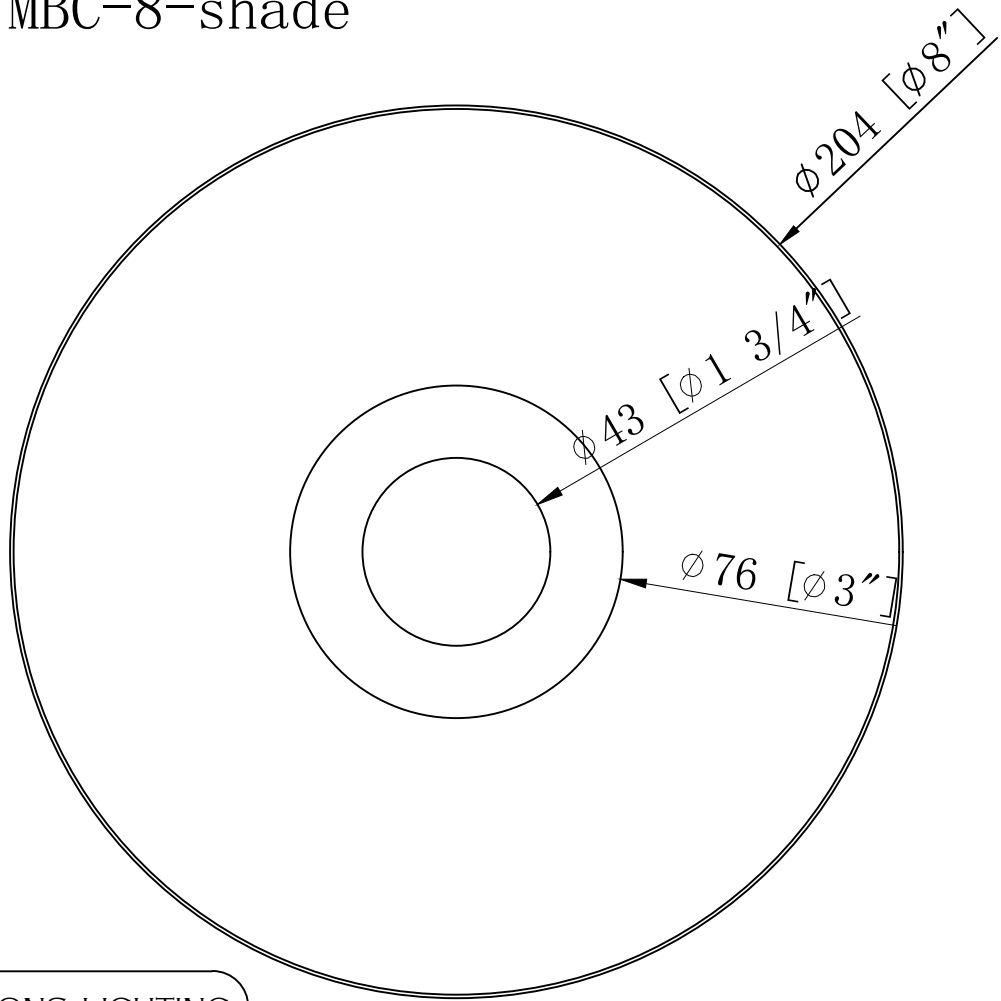

ITEM:MBC-8-shade

INNOVATIONS LIGHTING
DESIGN COPYRIGHT - 12/16/2020
ALL RIGHTS RESERVED AND MAY
NOT BE DUPLICATED WITHOUT OUR
WRITTEN PERMISSION