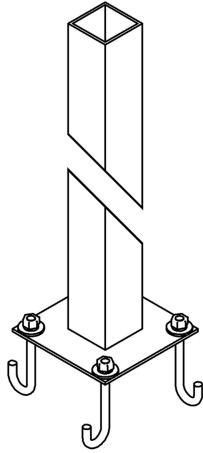

PRODUCT SPECIFICATIONS

Square Outdoor Post

Base Item #390171
Configured Item #390171-1007
390171-75

FINISH
Coastal Bronze - 75

*Image shown does not correspond to selected options

OPTIONS

FINISH

Coastal Black - 10
Coastal Natural Iron - 20
Coastal Gold - 70
Coastal Mahogany - 73
Coastal Bronze - 75
Coastal Dark Smoke - 77
Coastal Burnished Steel - 78

SPECIFICATIONS

Square Outdoor Post

Base Item #: 390171
Configured Item #: 390171-1007
390171-75

Lamping

IES Files Available: N

2.5" square post. Ordered separately for bollards and post lights with 2.5" square collars. J-bolts, lockwashers, nuts, template, and mounting flange included. Made of aluminum.

Dimensions

Height	71.00"
Length	2.50"
Width	2.50"
Packed Weight	20.00 lbs
Shipping (DIM) Weight	26.00 lbs