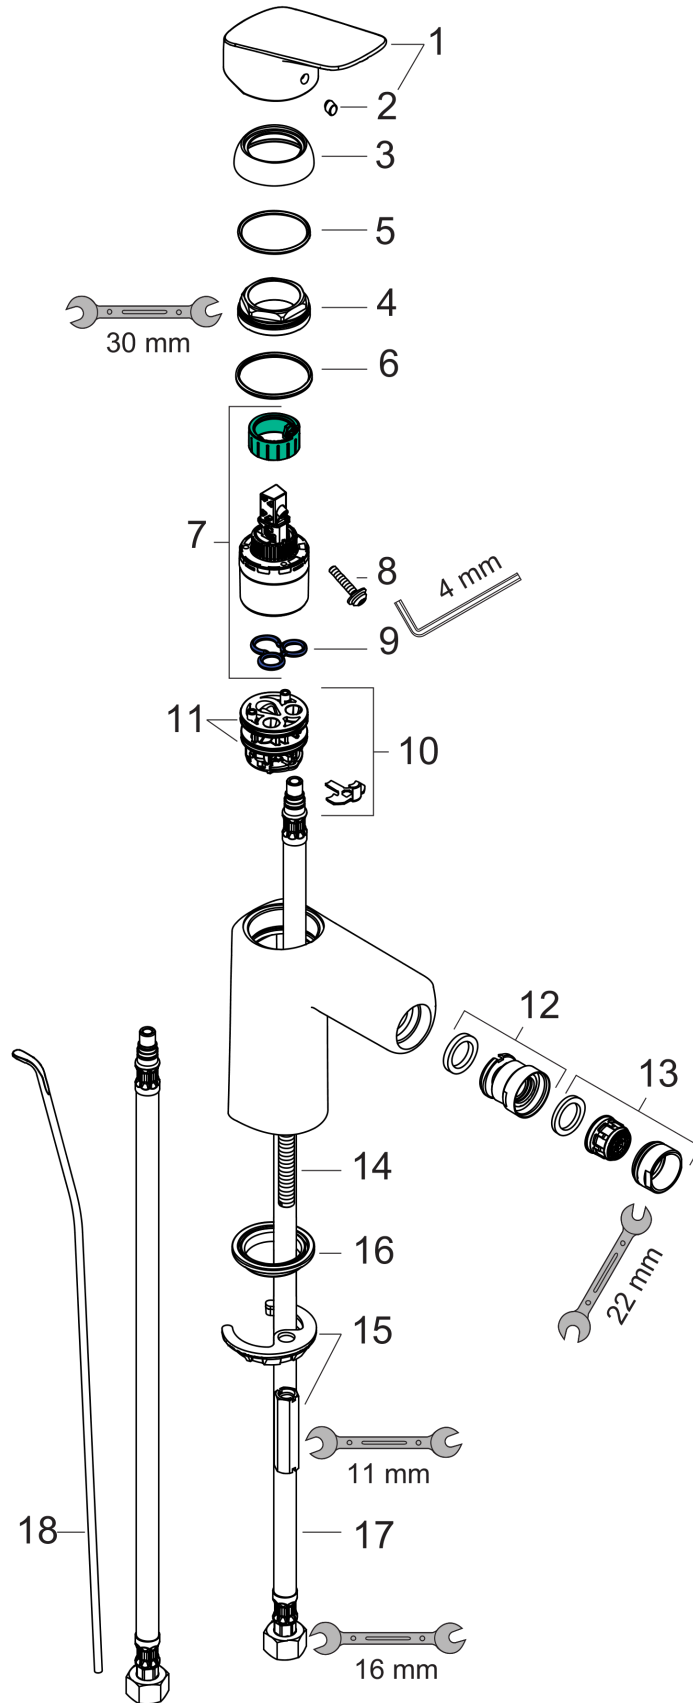

**Logis**

**Single-Hole Bidet Faucet**

Finishes : **brushed nickel**

Part no. : **71200821**

**Description**

**Features**

- Pivoting aerator
- Ceramic cartridge
- Includes pop-up drain

**Item details**

List Price

\$ 239.00

**Compliance**

**Product image**

**Scale drawing**

**Logis**  
**Single-Hole Bidet Faucet**  
 Finishes : **brushed nickel**

Part no. : **71200821**

**Exploded drawing**

Year of production: >07/15

**Logis**

**Single-Hole Bidet Faucet**

Finishes : **brushed nickel**

Part no. : **71200821**

**Spare parts list**

Year of production: >07/15

Pos.	Description	Part no.	Price	PU
1	handle	92224820	-	1
2	screw cover	96338000	-	1
3	flange	97406820	-	1
4	nut	97209000	-	1
5	O-Ring 32x2	98193000	-	1
6	O-ring 35x2	92604000	-	1
7	cartridge, assy	92730000	-	1
8	locking screw for handle	95140000	-	1
9	seal	95008000	-	1
10	adapter for cartridge	98750000	-	1
11	O-Ring 30x2	98186000	-	1
12	ball joint	92036820	-	1
13	aerator M24x1 (7 l/min)	13912820	-	1
14	screw M8 x 68	97736000	-	1
15	seal	97608000	-	1
16	fixing set	96016000	-	1
17	connection hose 18½" M8x0,75 3/8"	96321001	-	1
18	pull rod	96657820	-	1
a	pop up waste	88509820	-	1