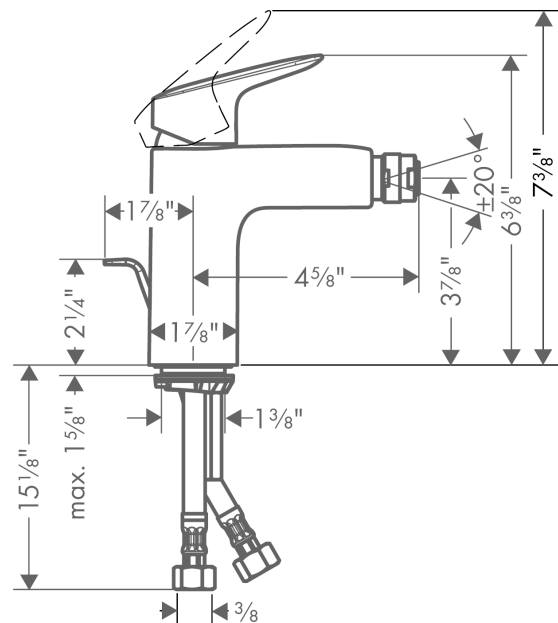

**Logis**

**Single-Hole Bidet Faucet**

Finishes : **brushed nickel**

Part no. : **71200821**

**Description**

**Features**

- Pivoting aerator
- Ceramic cartridge
- Includes pop-up drain

**Item details**

List Price

\$ 239.00

**Compliance**

**Product image**

**Scale drawing**

**Logis**  
**Single-Hole Bidet Faucet**  
 Finishes : **brushed nickel**

Part no. : **71200821**

**Exploded drawing**

Year of production: >07/15

**Logis**

**Single-Hole Bidet Faucet**

Finishes : **brushed nickel**

Part no. : **71200821**

**Spare parts list**

Year of production: >07/15

Pos.	Description	Part no.	Price	PU
1	handle	92224820	-	1
2	screw cover	96338000	-	1
3	flange	97406820	-	1
4	nut	97209000	-	1
5	O-Ring 32x2	98193000	-	1
6	O-ring 35x2	92604000	-	1
7	cartridge, assy	92730000	-	1
8	locking screw for handle	95140000	-	1
9	seal	95008000	-	1
10	adapter for cartridge	98750000	-	1
11	O-Ring 30x2	98186000	-	1
12	ball joint	92036820	-	1
13	aerator M24x1 (7 l/min)	13912820	-	1
14	screw M8 x 68	97736000	-	1
15	seal	97608000	-	1
16	fixing set	96016000	-	1
17	connection hose 18½" M8x0,75 3/8"	96321001	-	1
18	pull rod	96657820	-	1
a	pop up waste	88509820	-	1