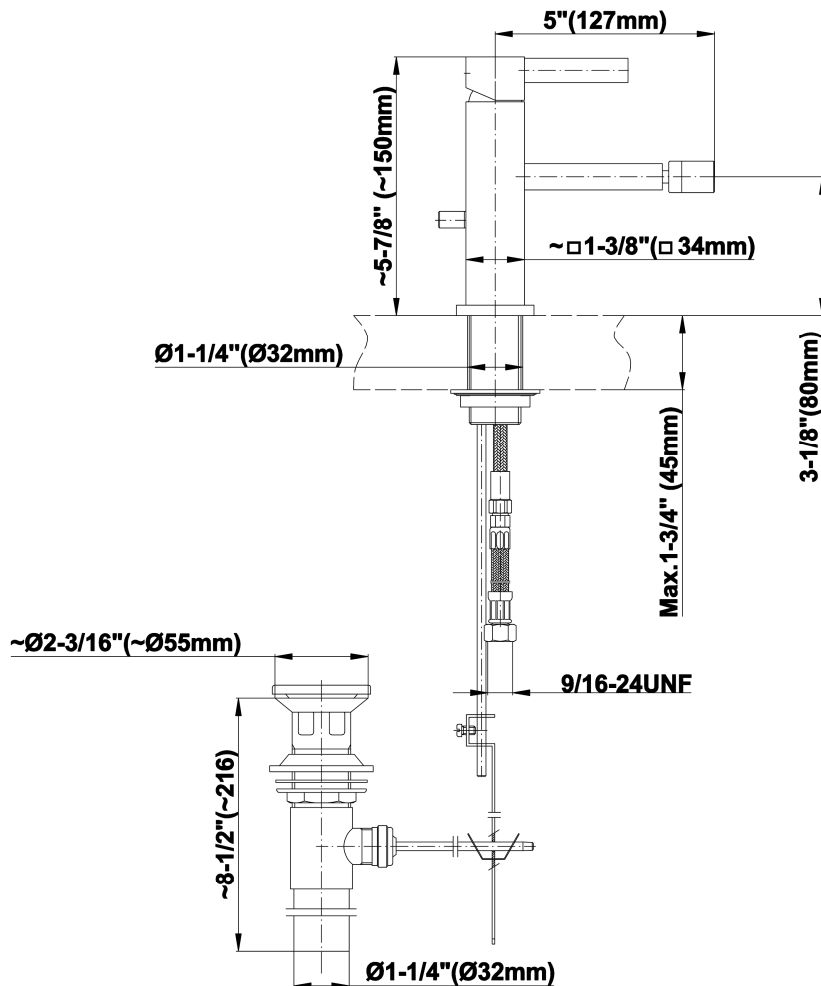

The measurements shown are for reference only. Products and specifications shown are subject to change without notice. Revised 03/2012