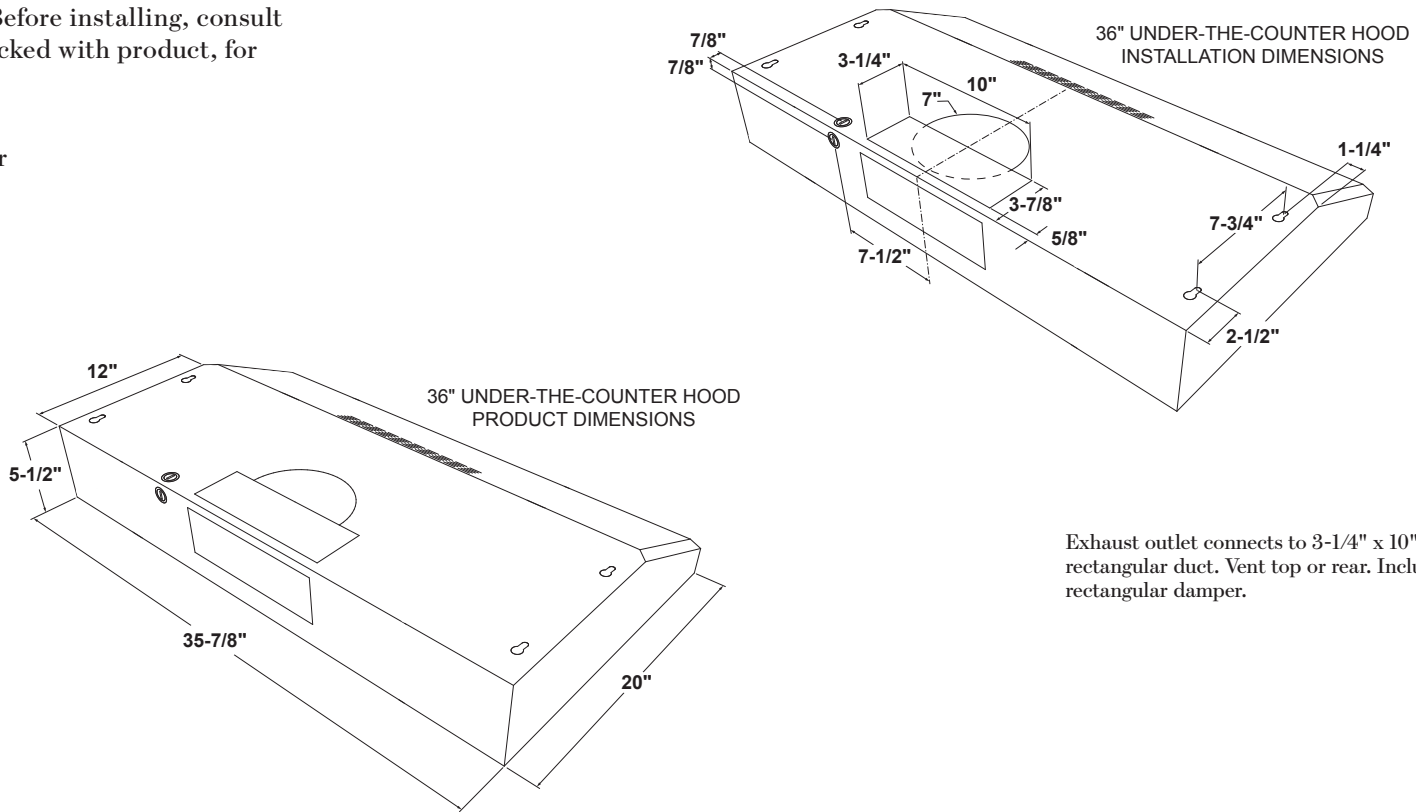

JVX5305DJ

GE Appliances 30" ENERGY STAR Certified Under The Cabinet Hood

DIMENSIONS AND INSTALLATION INFORMATION (IN INCHES)

WB02X11537 replacement grease filter and JXCF55 replacement charcoal filter are available for additional cost. Call toll-free 800.626.2000.

Installation Information: Before installing, consult installation instructions, packed with product, for current dimensional data.

Additional accessories:

- JXS50SS 15" cabinet spacer
- JXDA22 optional damper

AMP RATING	
120V	5.0

Exhaust outlet connects to 3-1/4" x 10" rectangular duct. Vent top or rear. Includes rectangular damper.

For answers to your Monogram, GE Café™ Series, GE Profile™ Series or GE Appliances product questions, visit our website at geappliances.com or call GE Answer Center® Service, 800.626.2000.