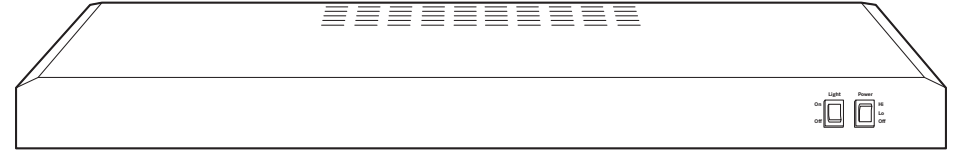

JVX5305DJ

GE Appliances 30" ENERGY STAR Certified Under The Cabinet Hood

FEATURES AND BENEFITS

Easy installation – 10 minutes or less by one person

Two-speed, 270-CFM venting system – Removes smoke, grease, odors and moisture

Front controls - Enjoy easy access and a subtle appearance

Dual LED lighting with nightlight – Choose bright light while cooking or low light at night

Convertible venting options – Select recirculating or external venting

Vertical and rear exhaust – Exhausts from the top or rear of the hood

Appearance (Fully enclosed bottom) – Enjoy a sleek appearance from every angle

Dishwasher safe filter – Filters grease and is dishwasher-safe

Model JVX5305DJWW – White on white

Model JVX5305DJBB – Black on black

CFM/SONES RATINGS	
Exhaust High Speed (HS)	270/4.5
Exhaust Low Speed (LS)	100/1.5

*Not ENERGY STAR Certified if hood is installed in a non-vented configuration.