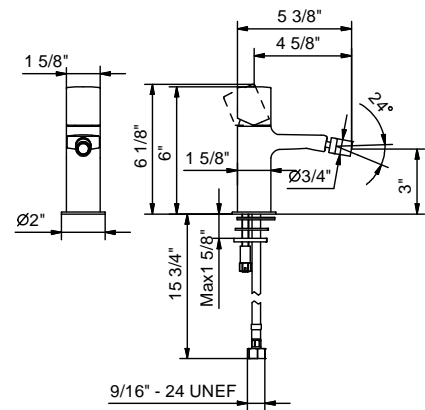

Art. M008WU

Single-hole bidet mixer

- 4 5/8" spout projection
- Ceramic disc cartridge
- Flexible supply lines
- Handle included

Finishes:

- | | | |
|--------------------------|-----------------------------|----------------|
| <input type="checkbox"/> | Chrome | 24 02 M008WU |
| <input type="checkbox"/> | Matte Black | 24 13 M008WU |
| <input type="checkbox"/> | Chrome - Matte Black | 24 02 M008WU13 |
| <input type="checkbox"/> | Chrome - Matte White | 24 02 M008WU29 |