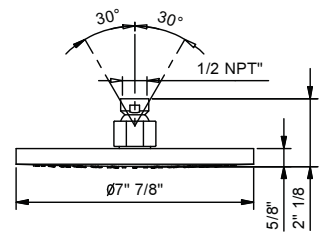

Art. 9230UC

8" Round showerhead

- Solid brass construction
- Anti-lime scale system
- Water flow restricted to 1.8 GPM

Fully inspectable for maintenance and cleaning
Shower arms for wall installation: #8028U, #8027U
Shower arms for ceiling installation: #9236U, #9237U

Finishes:

- ☐ **Chrome** 86 02 9230UC
- ☐ **Matte Black** 86 13 9230UC

Project:

Room:

Date:

Comments:

Certifications/Awards: