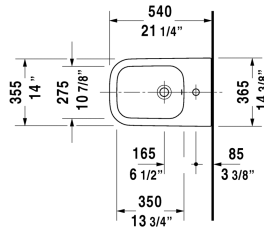

Happy D.2 Bidet wall-mounted # 225815..00

| < 14" Inch > |

Bidet wall-mounted	Dimension	Weight	Order number
with overflow, with faucet deck, overflow clip Chrome included, Durafix included, cUPC® listed*			
Colors			
00 White 13 Anthracite Matt			
Variant			
inside color White, outside color White	14" x 21 1/4" Inch	41 lb	225815..00
Infobox			
* Complies with following standards: ASME A112.19.2/CSA B45.1, Durafix for concealed fixation is included, In-wall carrier required for installation			
Sanitary ceramics with the special WonderGliss surface finish will remain clean and attractive-looking for a long time to come. When ordering WonderGliss please add a "1" as eleventh digit to the model number.			
Siphon for bidet with extended outlet pipe	1 1/4" x 19 3/4" Inch	1.3 lb	005027
Geberit carrier for bidets	19 3/4" x 4" Inch	28.6 lb	111520
Hardware for wall-mounted bidet and wall-mounted toilet	Ø 1/2" x 7 1/8" Inch	0.4 lb	006500

All drawings contain the necessary measurements which are subject to standard tolerances. They are stated in inch & mm and are non-binding. Exact measurements, in particular for customized installation scenarios, can only be taken from the finished ceramic piece.