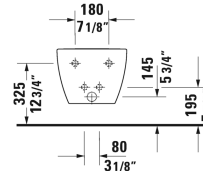

Happy D.2 Bidet wall-mounted # 225815..00

| < 14" Inch > |

Bidet wall-mounted	Dimension	Weight	Order number
with overflow, with faucet deck, overflow clip Chrome included, Durafix included, cUPC® listed*			
Colors			
00 White 13 Anthracite Matt			
Variant			
inside color White, outside color White	14" x 21 1/4" Inch	41 lb	225815..00
Infobox			
* Complies with following standards: ASME A112.19.2/CSA B45.1, Durafix for concealed fixation is included, In-wall carrier required for installation			
Sanitary ceramics with the special WonderGliss surface finish will remain clean and attractive-looking for a long time to come. When ordering WonderGliss please add a "1" as eleventh digit to the model number.			
Siphon for bidet with extended outlet pipe	1 1/4" x 19 3/4" Inch	1.3 lb	005027
Geberit carrier for bidets	19 3/4" x 4" Inch	28.6 lb	111520
Hardware for wall-mounted bidet and wall-mounted toilet	Ø 1/2" x 7 1/8" Inch	0.4 lb	006500

All drawings contain the necessary measurements which are subject to standard tolerances. They are stated in inch & mm and are non-binding. Exact measurements, in particular for customized installation scenarios, can only be taken from the finished ceramic piece.