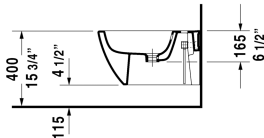

Happy D.2 Bidet wall-mounted # 225815..00

| < 14" Inch > |

Bidet wall-mounted	Dimension	Weight	Order number
with overflow, with faucet deck, overflow clip Chrome included, Durafix included, cUPC® listed*			
Colors			
00 White 13 Anthracite Matt			
Variant			
inside color White, outside color White	14" x 21 1/4" Inch	41 lb	225815..00
Infobox			
* Complies with following standards: ASME A112.19.2/CSA B45.1, Durafix for concealed fixation is included, In-wall carrier required for installation			
Sanitary ceramics with the special WonderGliss surface finish will remain clean and attractive-looking for a long time to come. When ordering WonderGliss please add a "1" as eleventh digit to the model number.			
Siphon for bidet with extended outlet pipe	1 1/4" x 19 3/4" Inch	1.3 lb	005027
Geberit carrier for bidets	19 3/4" x 4" Inch	28.6 lb	111520
Hardware for wall-mounted bidet and wall-mounted toilet	Ø 1/2" x 7 1/8" Inch	0.4 lb	006500

All drawings contain the necessary measurements which are subject to standard tolerances. They are stated in inch & mm and are non-binding. Exact measurements, in particular for customized installation scenarios, can only be taken from the finished ceramic piece.