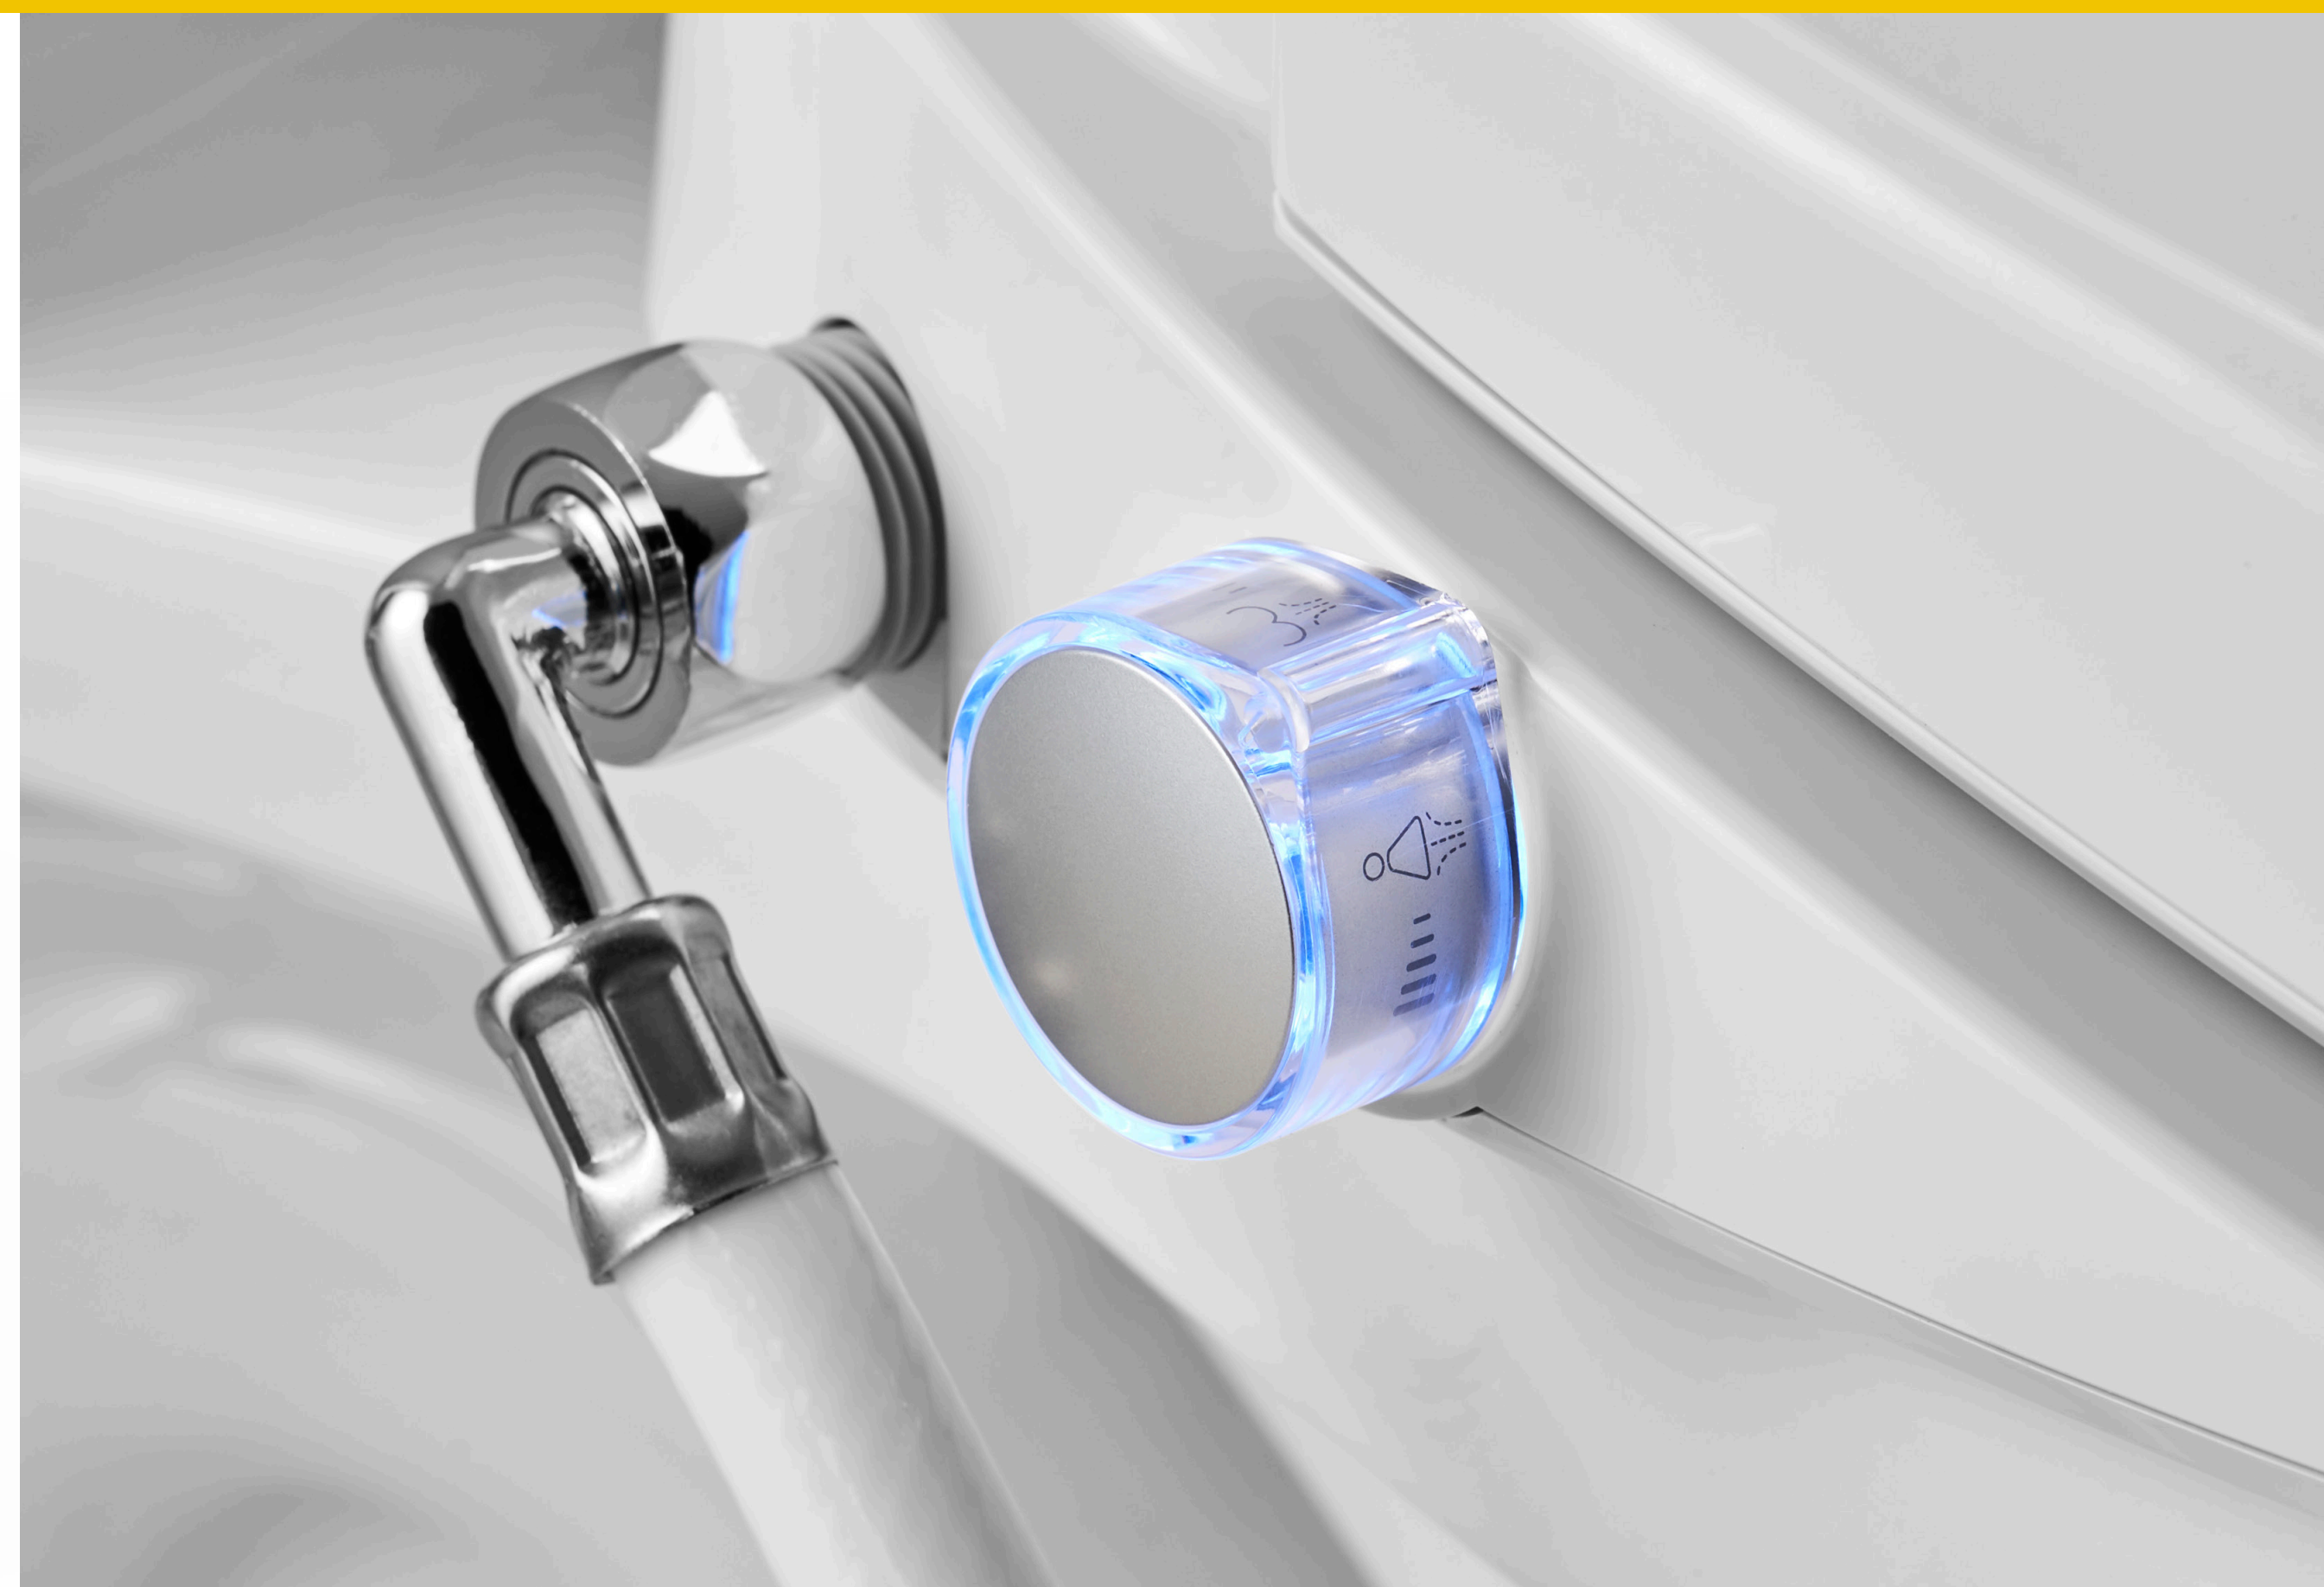

**Dual Nozzles**  
Separate front and back cleansing

**Self Cleaning Nozzles**  
Thoroughly rinsed before and after use

**Heated Seat**  
Two adjustable temperature levels

**Night Light**  
Soft, calming glow to guide you at night

# American Standard

**Ultra Slim Design** Low 3.74" (95 mm) profile for a clean, contemporary look

**Night Light** Easy to use manual side button with soft light to guide you at night

**Slow-Close Seat and Lid** Gentle and quiet, no-slam motion

**Heated Seat** Two temperature levels for personal comfort

**Dual Nozzles** Adjustable for complete front and back cleansing

**Nozzle Shutter** Conceals nozzles for cleanliness when not in use

**Nozzle Position** Maintains safe and sanitary distance from body