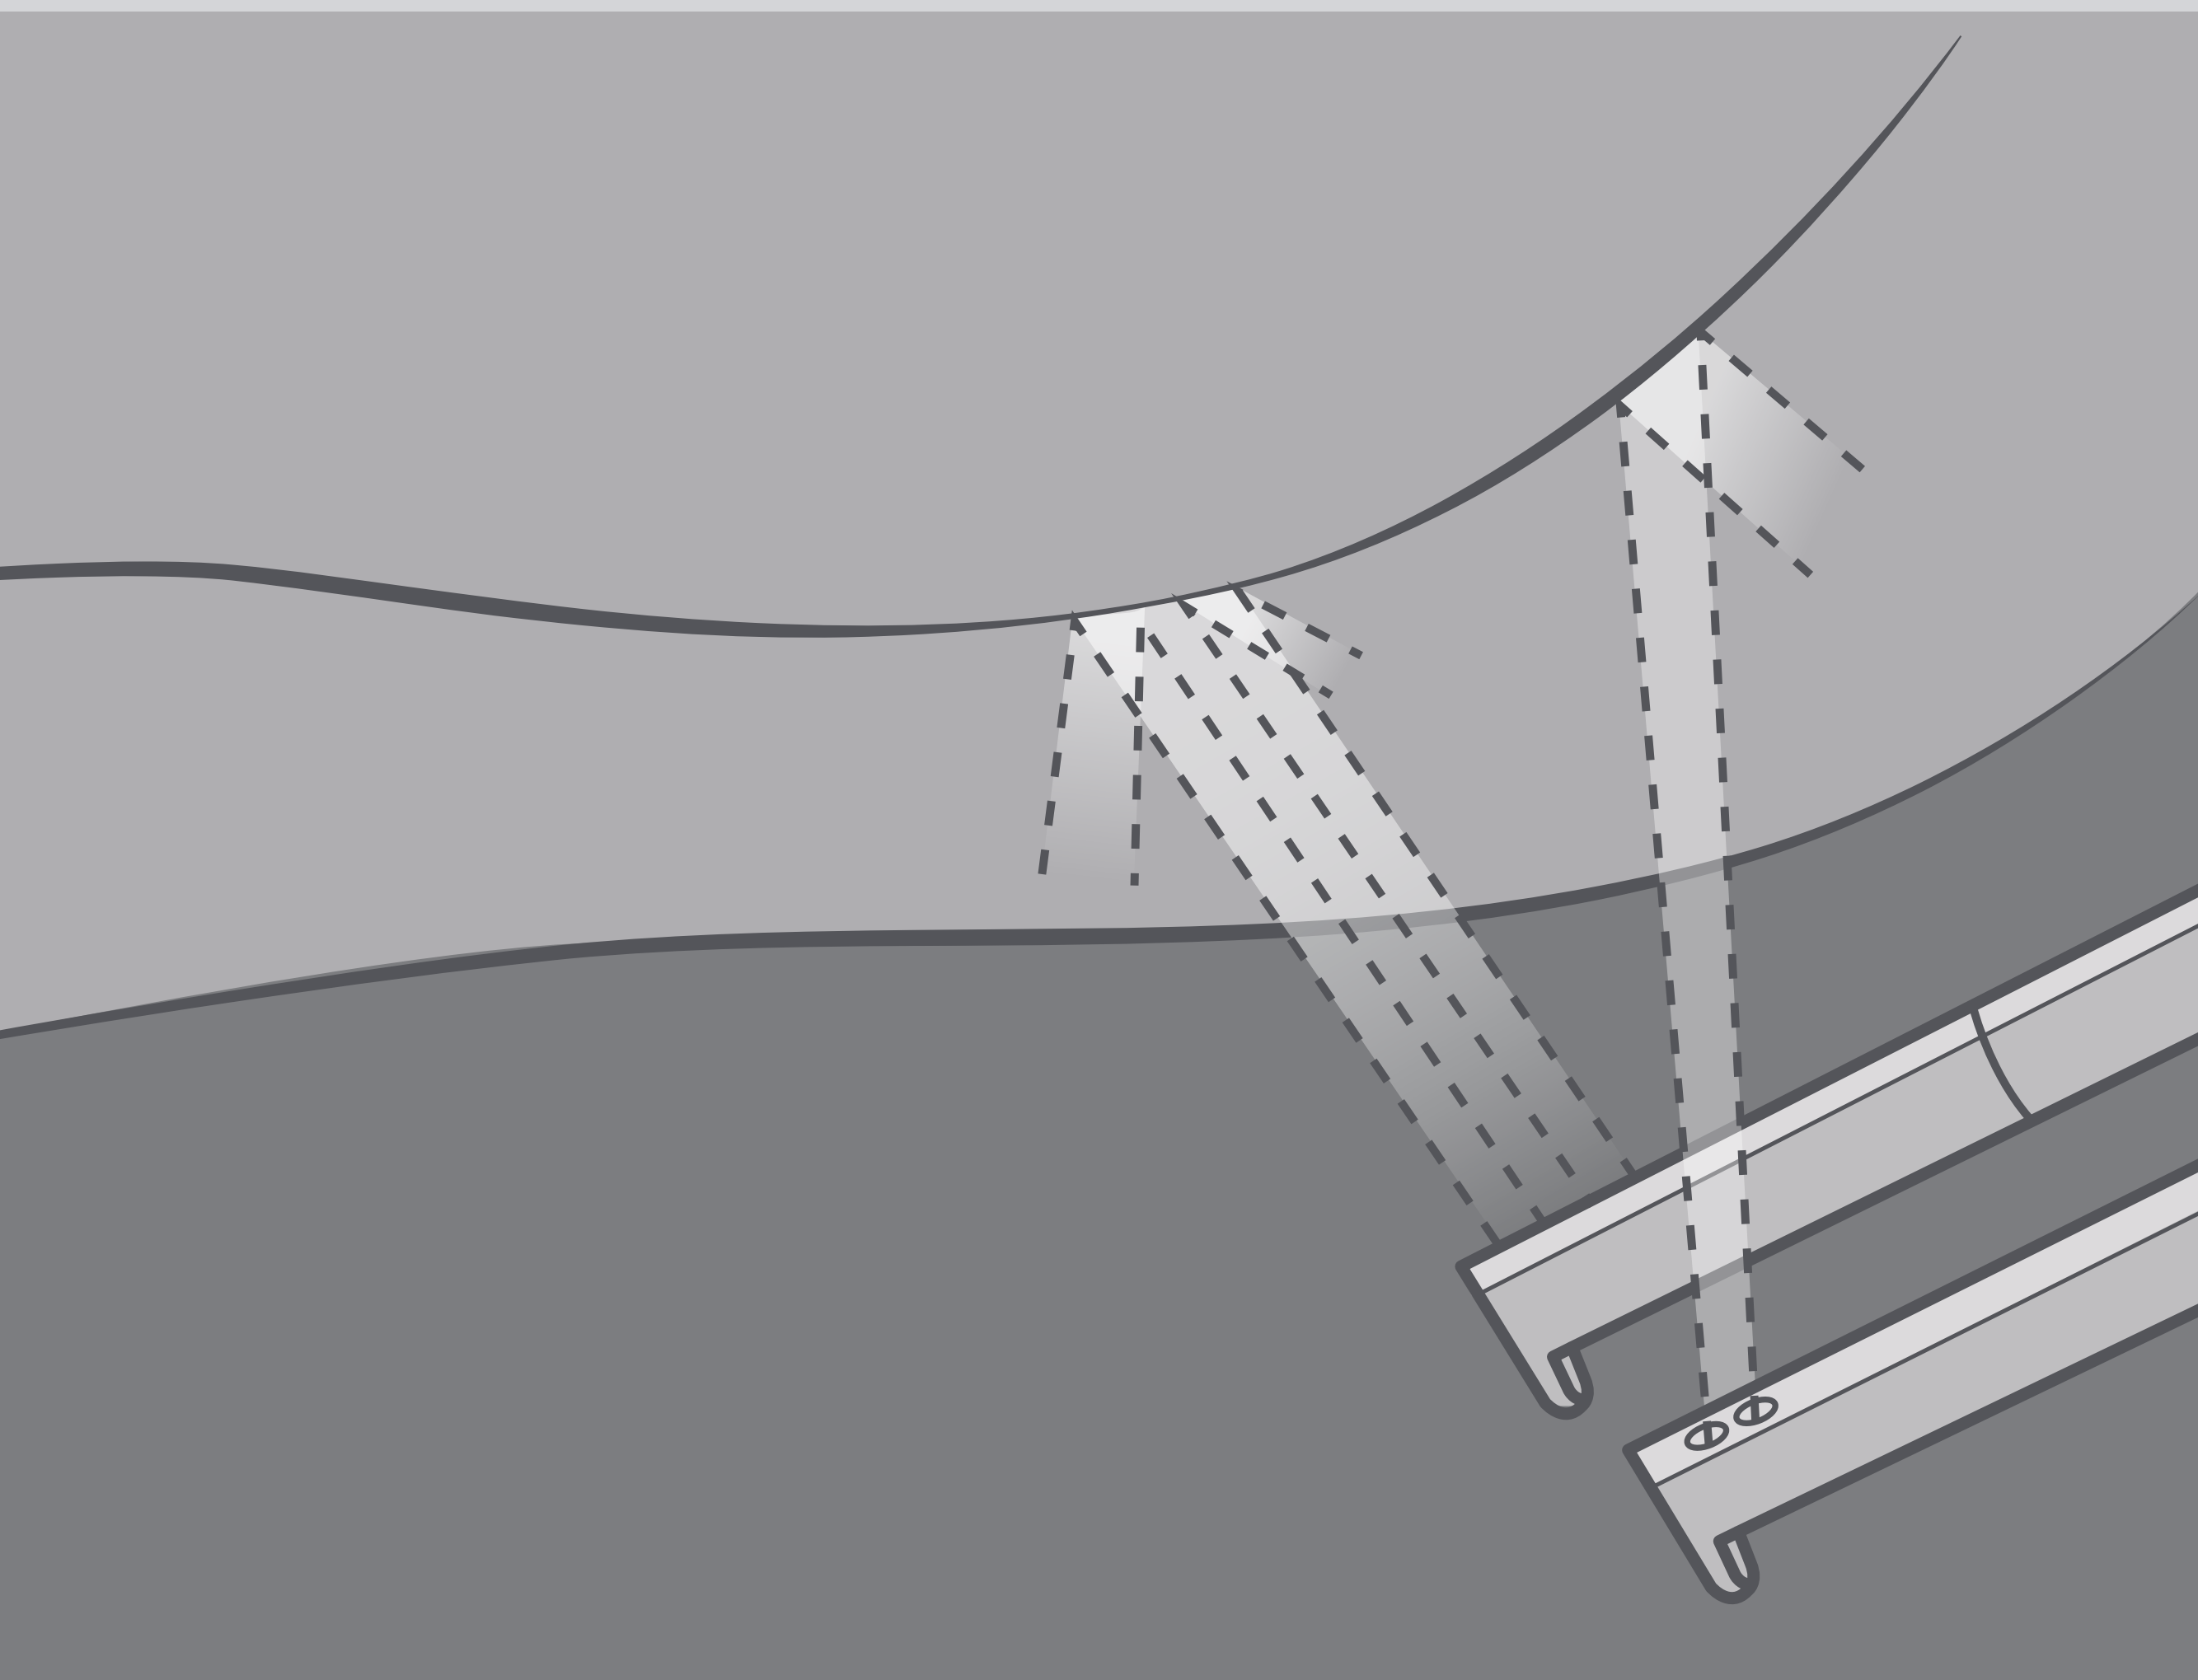

# American Standard

**Ultra Slim Design** Low 3.74" (95 mm) profile for a clean, contemporary look

**Night Light** Easy to use manual side button with soft light to guide you at night

**Slow-Close Seat and Lid** Gentle and quiet, no-slam motion

**Heated Seat** Two temperature levels for personal comfort

**Dual Nozzles** Adjustable for complete front and back cleansing

**Nozzle Shutter** Conceals nozzles for cleanliness when not in use

**Nozzle Position** Maintains safe and sanitary distance from body

**Nozzle Angle** Engineered to ensure thorough cleansing