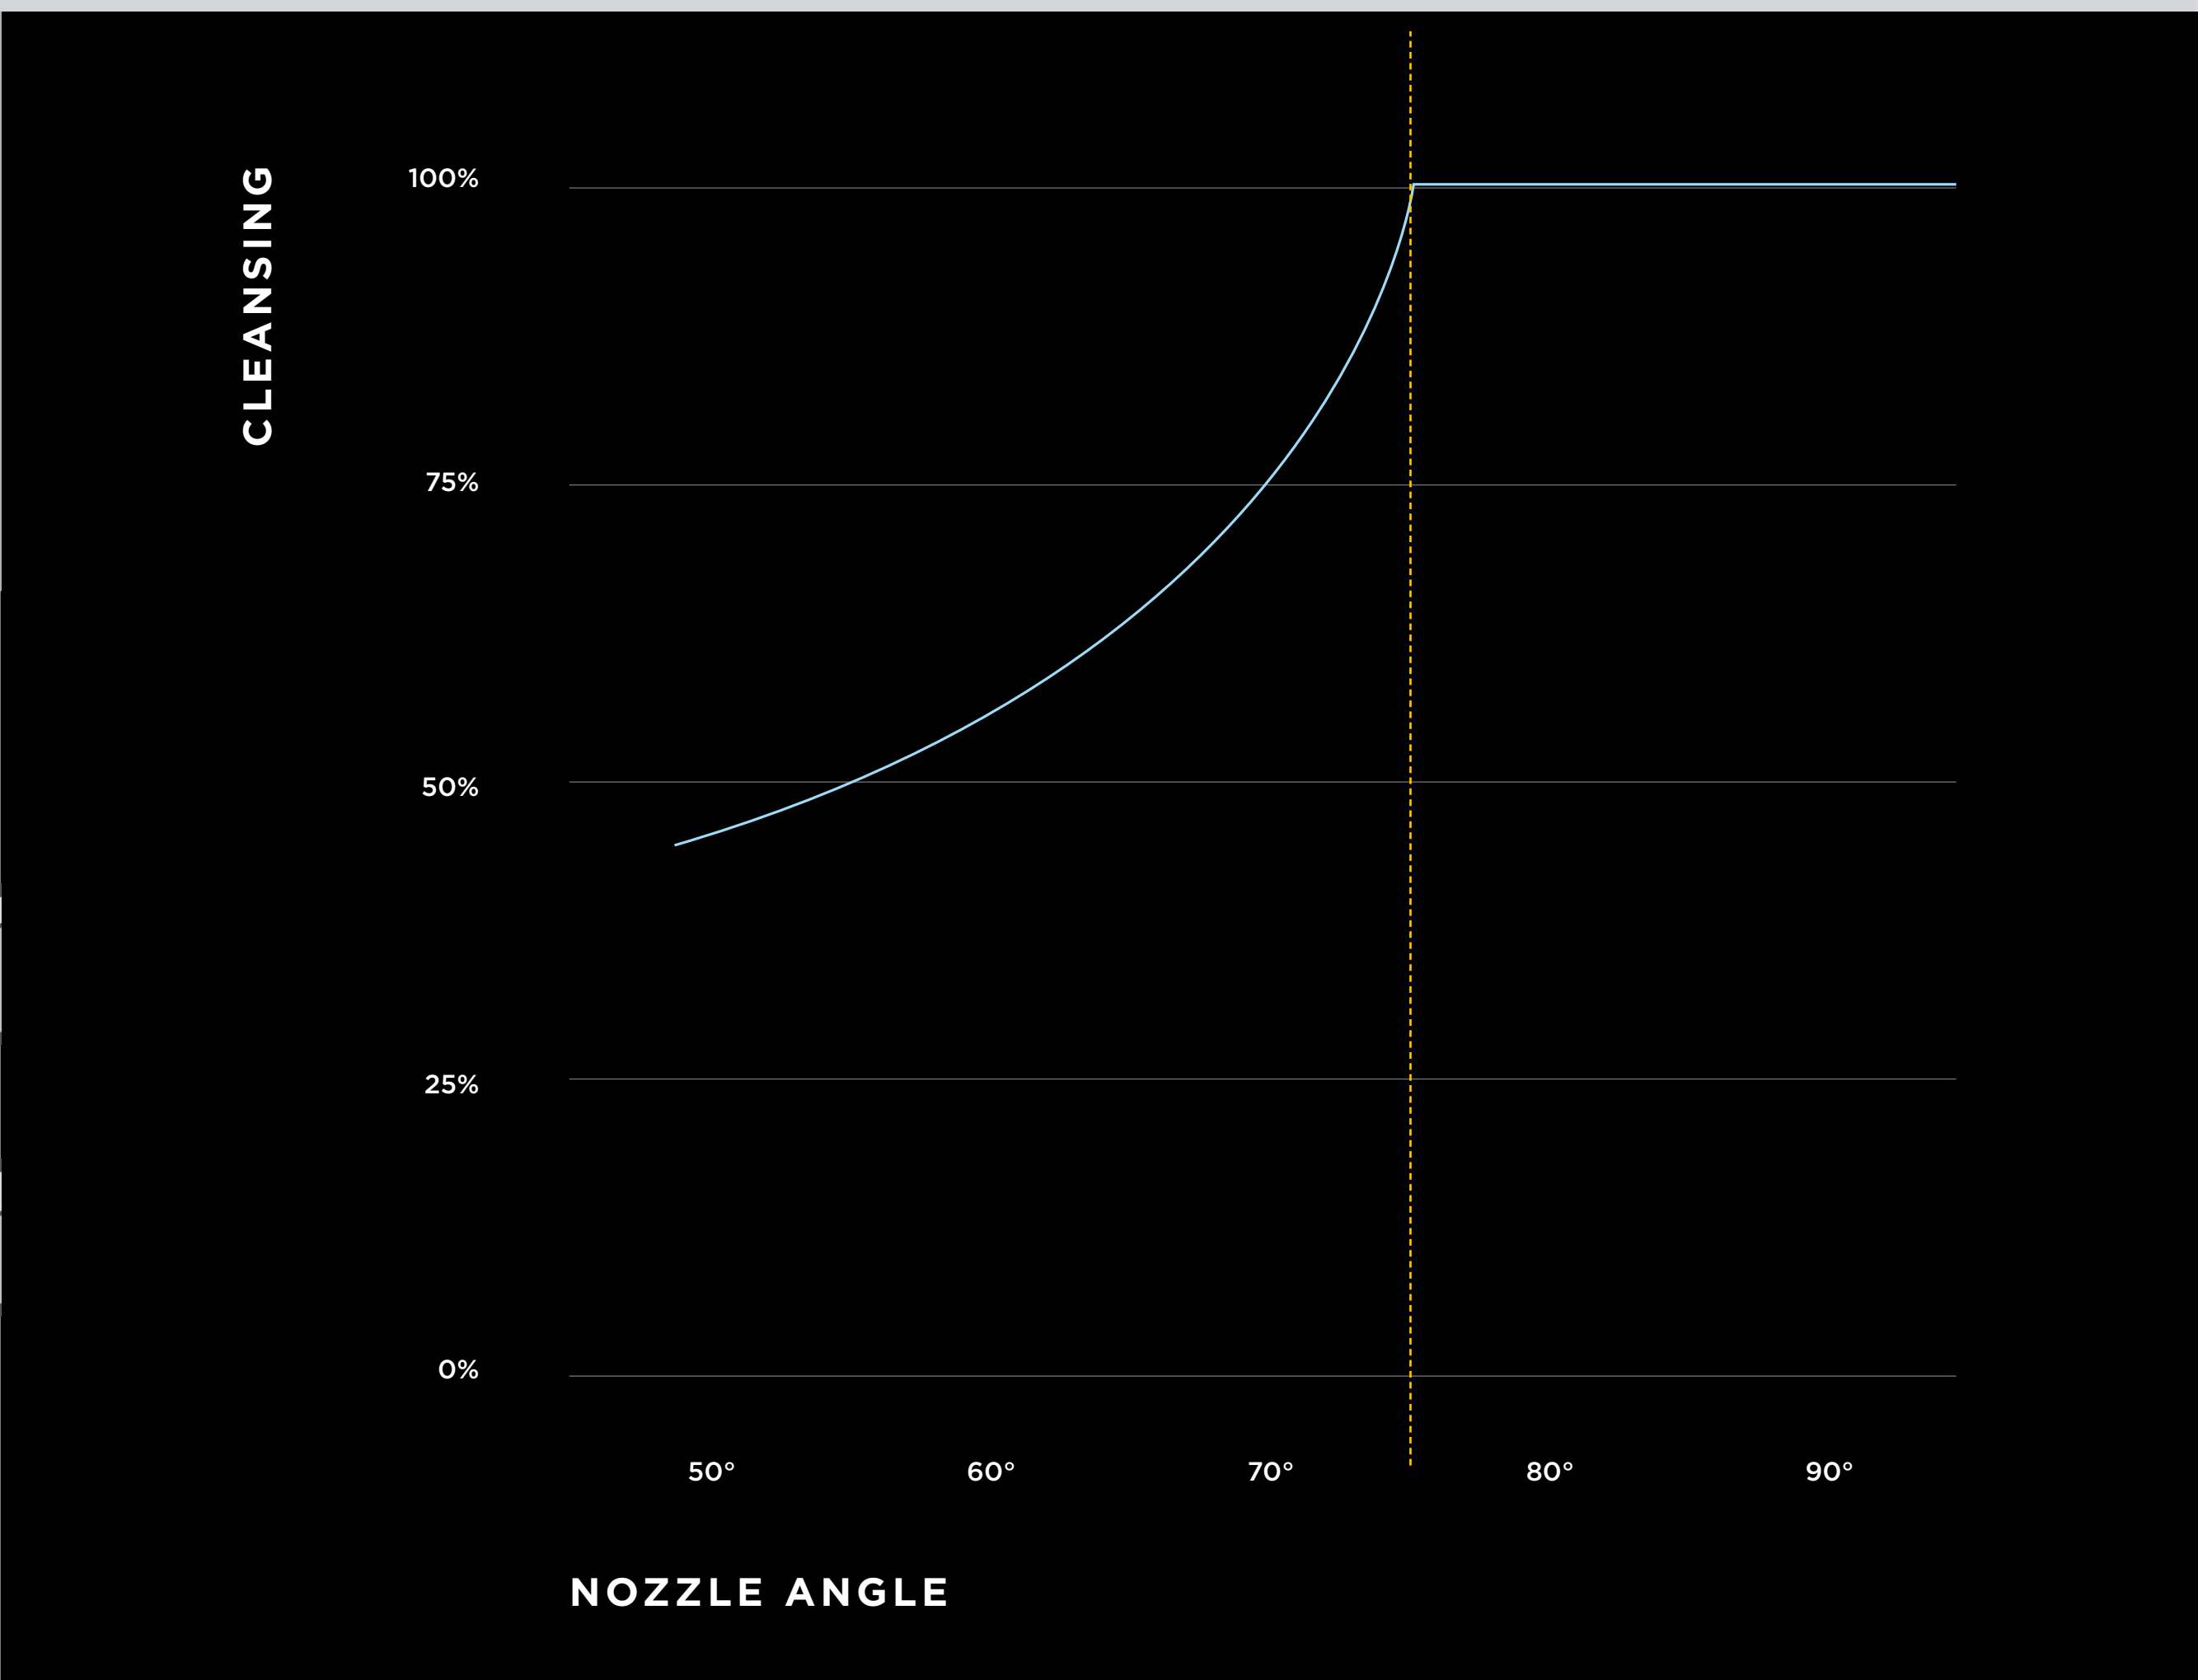

# American Standard

**Ultra Slim Design** Low 3.74" (95 mm) profile for a clean, contemporary look

**Night Light** Easy to use manual side button with soft light to guide you at night

**Slow-Close Seat and Lid** Gentle and quiet, no-slam motion

**Nozzle Angle** Engineered to ensure thorough cleansing